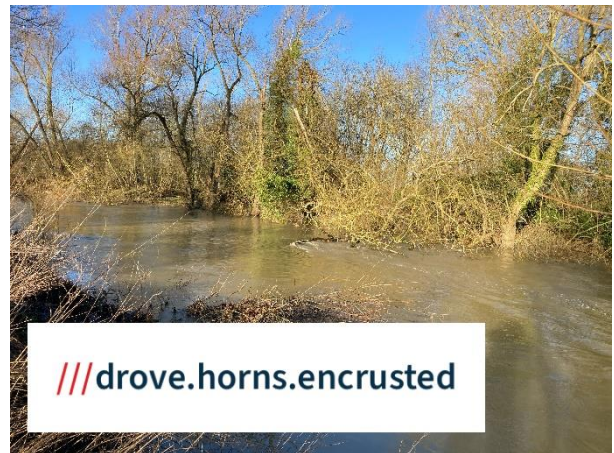

NAVIGATION ADVISORY NOTICE

RIVER GREAT OUSE

REF: EAN014

DATE: 31 January 2025 until rescinded

LOCATION: DS Willington Lock
W3W///Drove.Horns.Encrusted

DETAILS:

Issue: Trees in navigation.

Impact on navigation restriction in obstruction area: 50% restriction to navigation.

Report: We are aware of a tree blocking navigation downstream of Willington Lock.

Care: When Strong Stream Advice has been lifted, please navigate with caution in this area.

Next Update planned: 21 February 2025 (see our website www.visitanglianwaterways.org for the latest updates)

For further information, please contact the Environment Agency on 03708 506506 between 9am and 5pm Monday to Friday and ask for the Great Ouse Waterways team.

Katherine Briscoombe
Waterways Manager
31 January 2025

Anglian Waterways does not provide rescue services. If the matter pertains to lock operation, obstructions in channel, safety issues or speeding please contact us first. In the event of an emergency or distress please contact the emergency services in the first instance. Call 999 and advise what the emergency is.