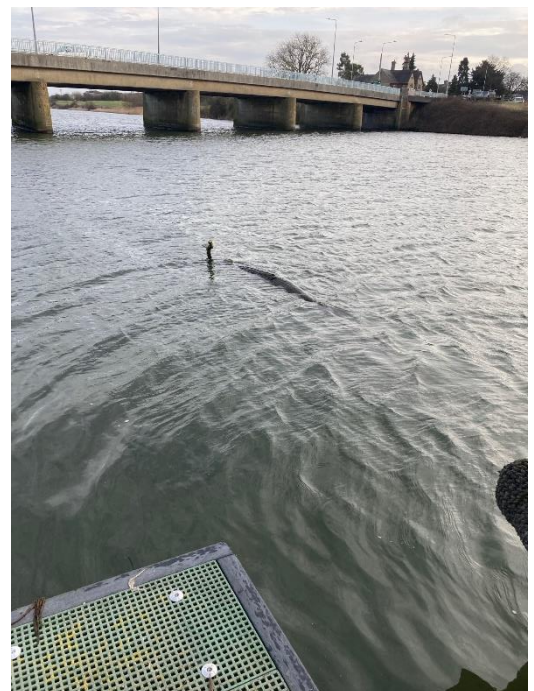

NAVIGATION ADVISORY NOTICE

RIVER GREAT OUSE

REF: EAN019

DATE: 21 February until rescinded

LOCATION: Relief Channel, Nr Downham Market 48hr Moorings

DETAILS:

Issue: Tree In channel.

Impact on navigation restriction in obstruction area: 10% of the navigation.

Report: We are aware of a tree impacting navigation. We will look to get this removed as soon as possible.

Action: Please take care navigating in this area.

Please see our website www.visitanglianwaterways.org for the latest updates

For further information, please contact the Environment Agency on 03708 506506 between 9am and 5pm Monday to Friday and ask for the Great Ouse Waterways team.

Katherine Briscoombe
Waterways Manager
21 February 2025

Anglian Waterways does not provide rescue services. If the matter pertains to lock operation, obstructions in channel, safety issues or speeding please contact us first. In the event of an emergency or distress please contact the emergency services in the first instance. Call 999 and advise what the emergency is.