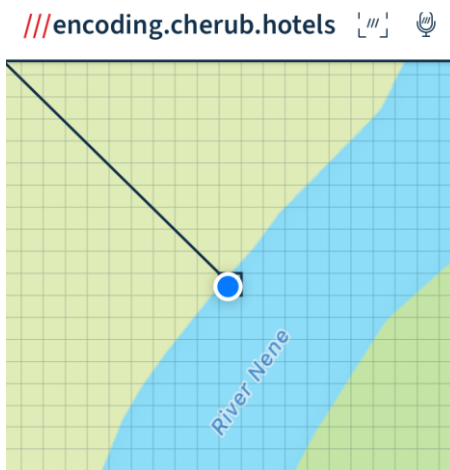

## NAVIGATION ADVISORY NOTICE

### RIVER NENE

**DATE:** 31 August 2022 – Until further notice

**LOCATION:** Downstream of Wansford Lock

### DETAILS:

Please be aware there is a fallen tree approximately 500 metres downstream of Wansford Lock. The W3W location is: [///encoding.cherub.hotels](https://www.google.com/maps/place/35.5111111,10.0000000)

The tree is extending into the navigation but is passable. Please navigate with caution whilst in this area.

For further information, please contact the Environment Agency on 03708 506506 between 9am and 5pm Monday to Friday and ask for the Waterways team in the Lincolnshire & Northamptonshire Area.