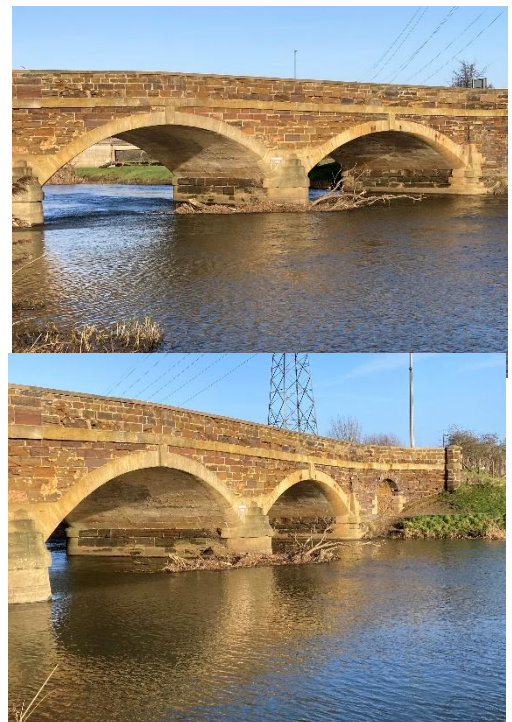

RIVER GREAT OUSE

REF: EAN010

DATE: 24 January 2025 until rescinded

LOCATION: A1 Bridge nr Kelpie Marina
W3W///September.Upper.Teardrop

DETAILS:

Issue: Tree blocking navigation arches.

Impact on navigation restriction in obstruction area: The tree is currently blocking 50% of the navigation arch.

Report: We are aware of a tree blocking the navigation arches on the Northbound A1 Bridge near Kelpie Marina.

Care: Please navigate with care.

Please see our website
www.visitanglianwaterways.org for the latest updates