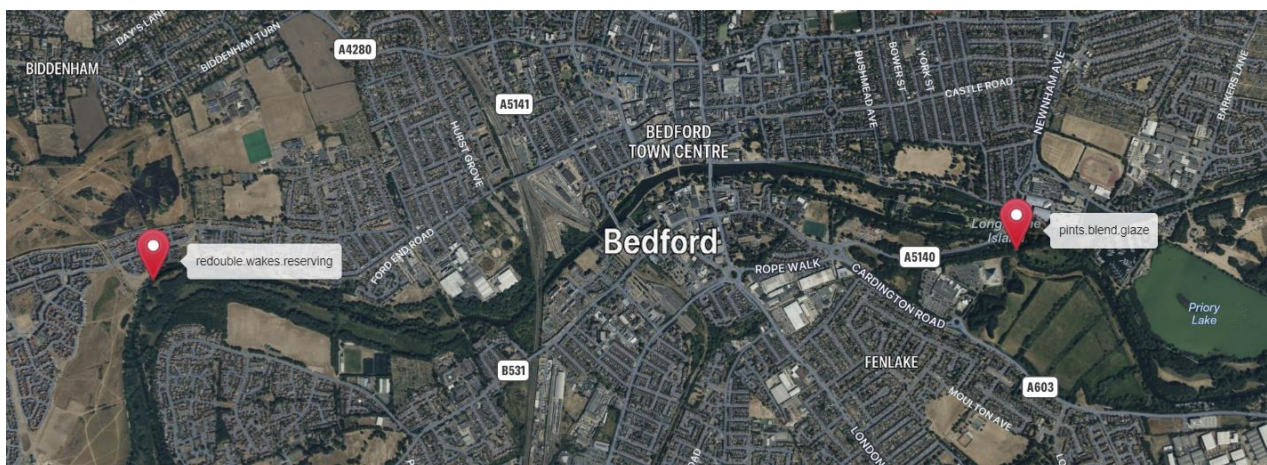

## RIVER GREAT OUSE

**DATE:** 14 May 2024 – until further notice

**LOCATION:** Bedford Ouse

### REPORTED OBSTRUCTIONS

We have received reports of fallen trees at the following locations:

- ~~Railway bridge upstream of Priory Marina~~ **NO LONGER PRESENT**  
TL 06428 49247 / pints.blend.glaze
- Great Denham, downstream of Kempston  
TL 02628 49033 / redouble.wakes.reserving