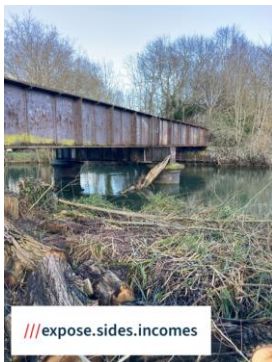

## NAVIGATION ADVISORY NOTICE

RIVER GREAT OUSE

REF: EAN021

---

**DATE:** 24 February 2025 until rescinded

---

**LOCATION:** Old Railway Bridge, Bedford  
W3W///expose.sides.incomes

---

### DETAILS:

**Issue:** Tree in Navigation

**Impact on navigation restriction in obstruction area:** 50%

**Report:** There is a tree obstructing approximately 50% of the navigation on the downstream side of the old railway bridge (just upstream of Priory Marina), Bedford.